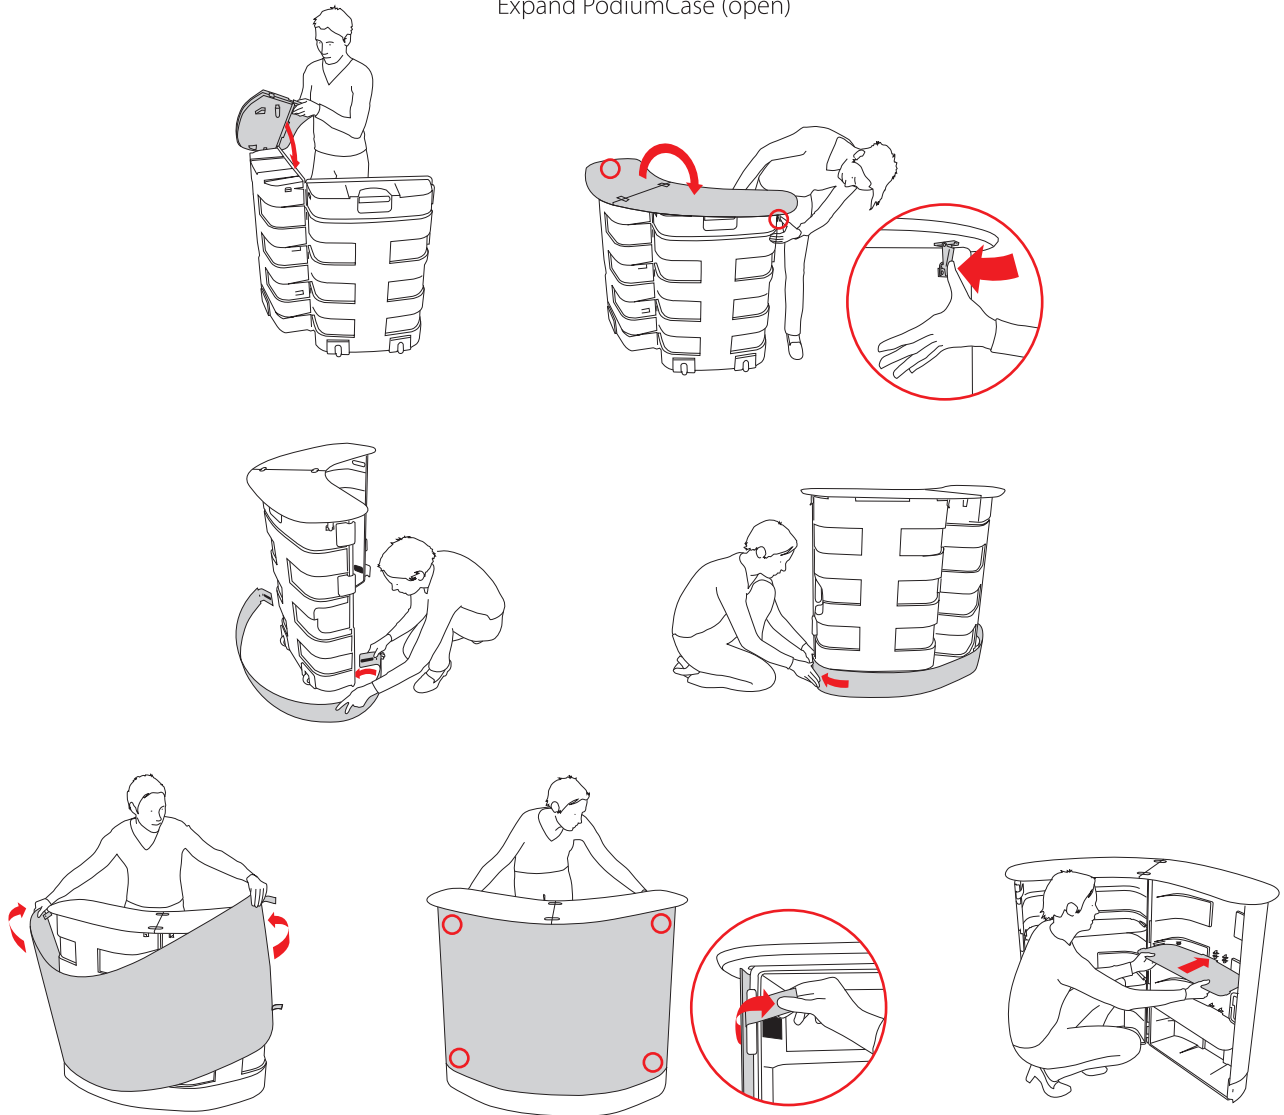

Expand PodiumCase Set-up Instruction

Expand PodiumCase (open)

Expand PodiumCase (closed)

Authorized Distributor: Trade Show Consulting, Inc.

Email: bob@tradeshowconsulting.com Tel: 954-817-4808